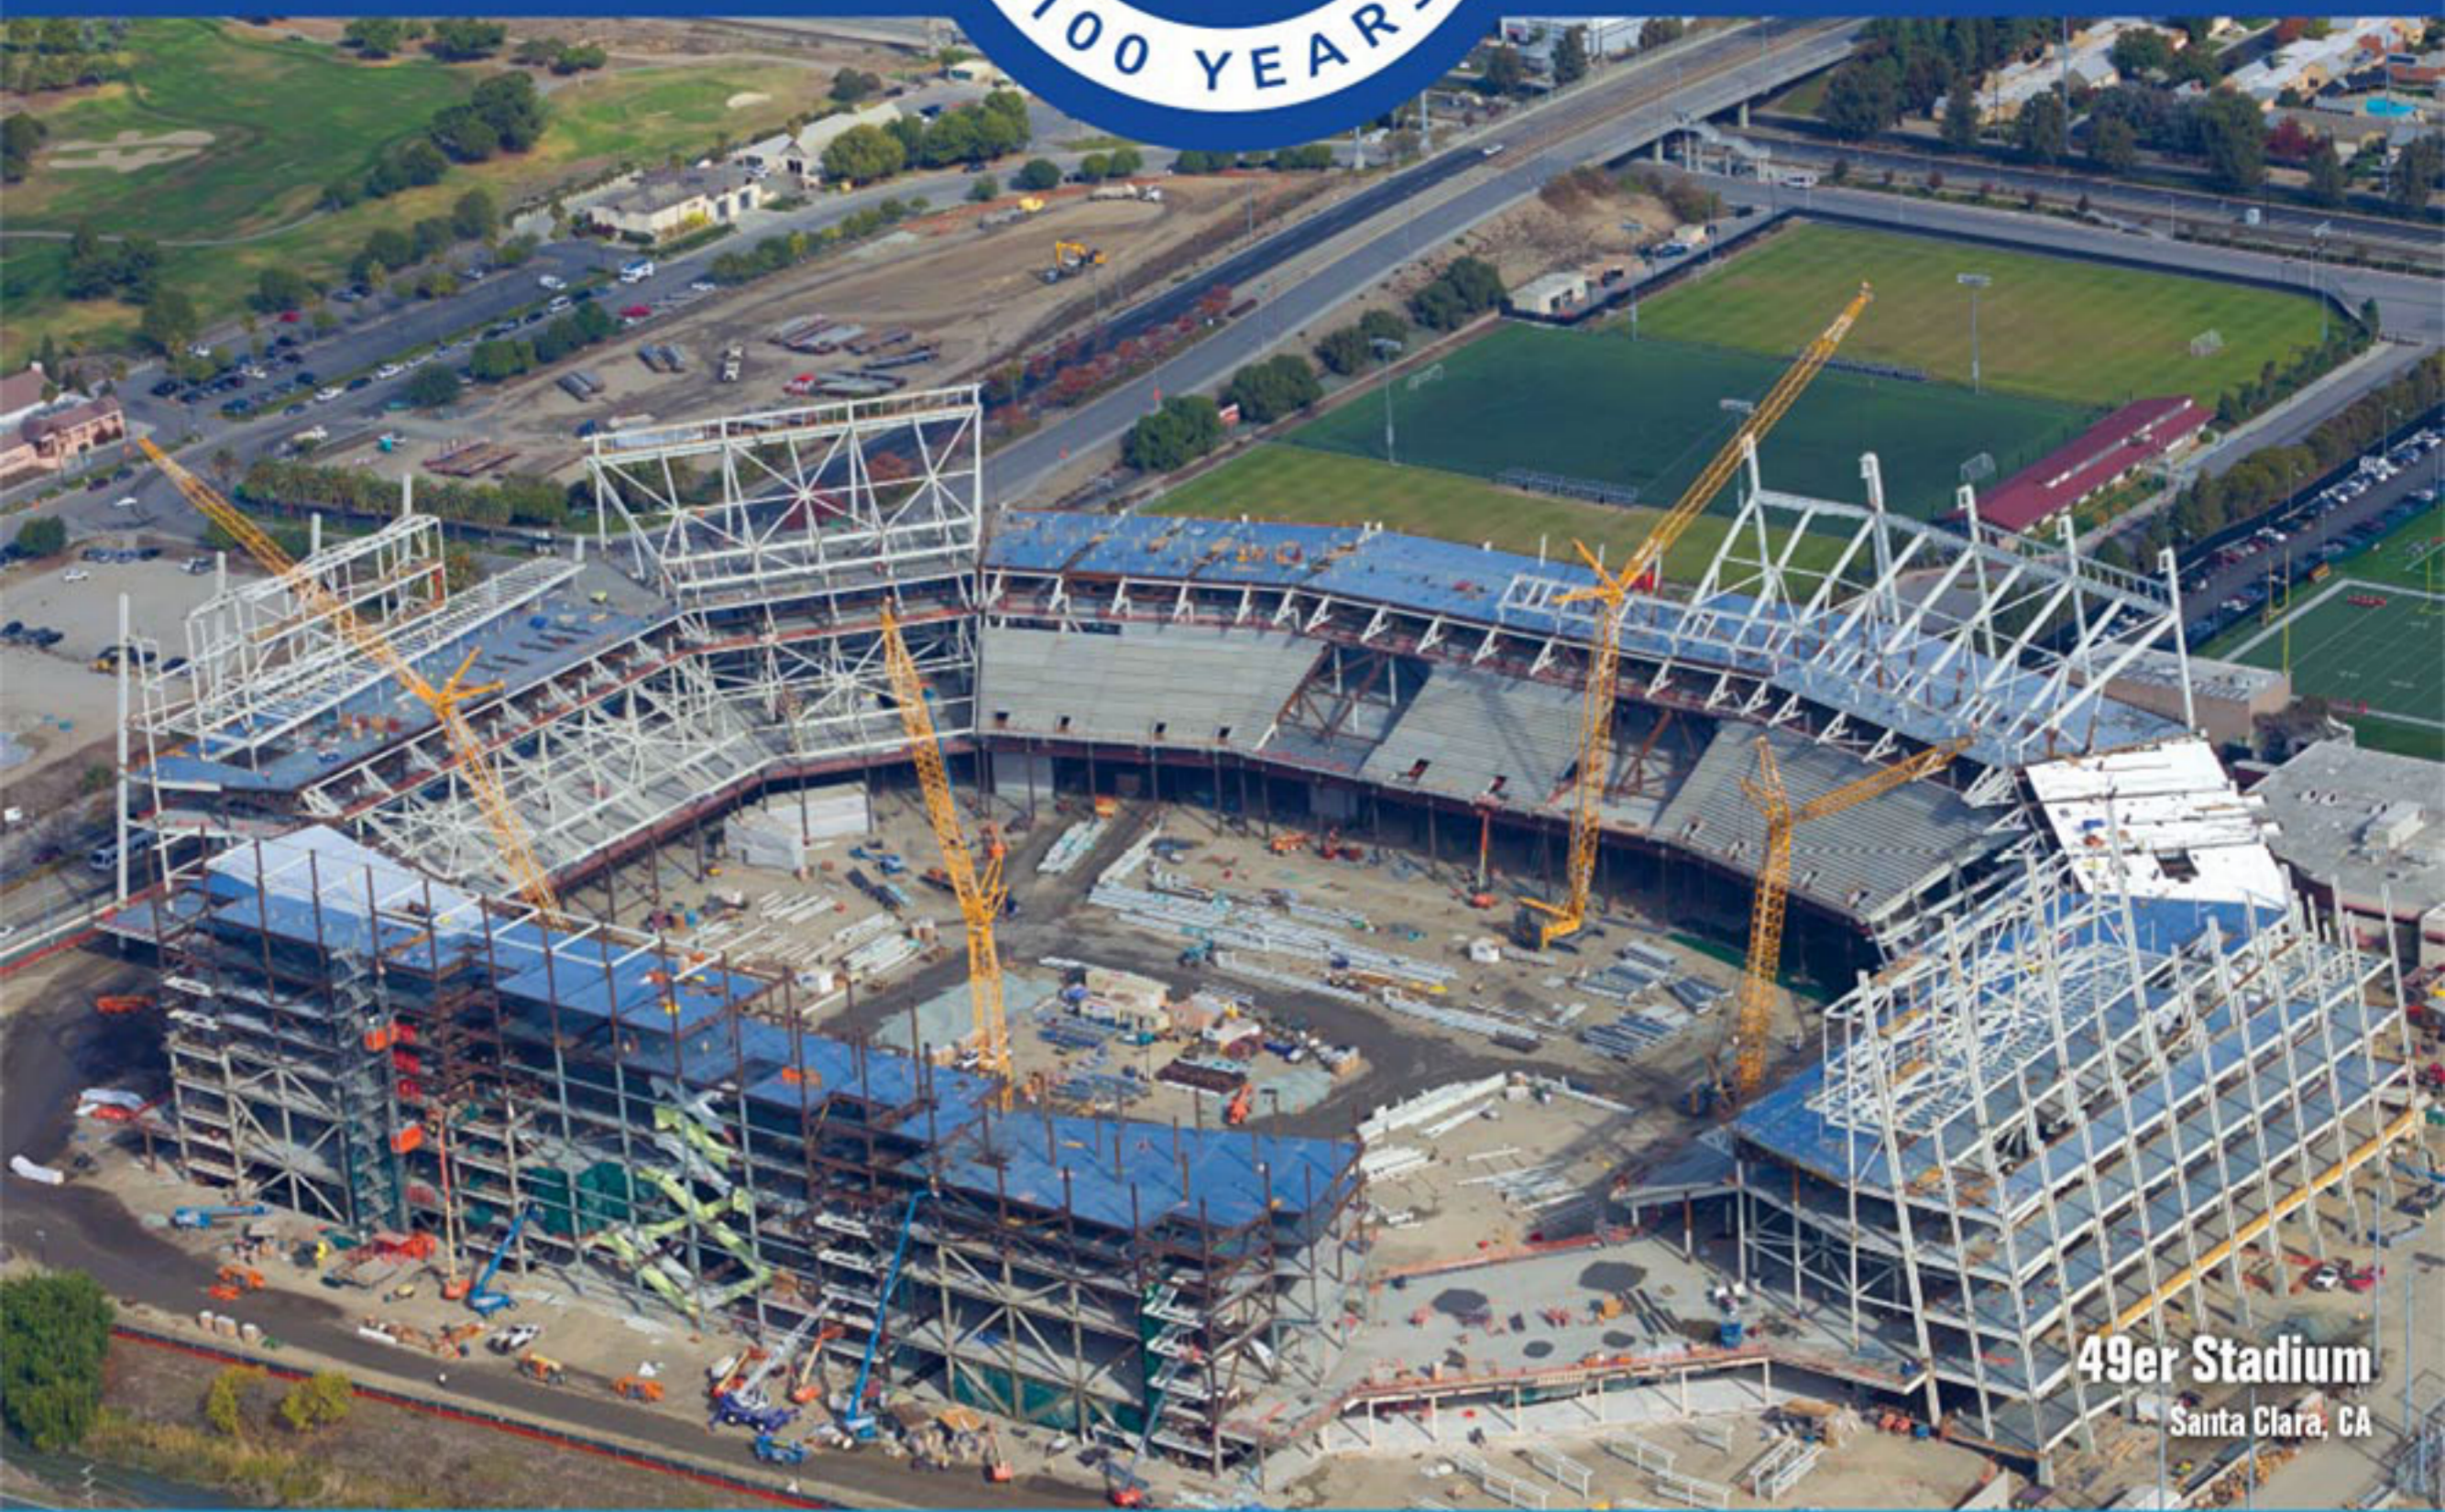

2011

2020

49er Stadium
Santa Clara, CA

Anywhere and Everywhere

2011

Palo Verde Nuclear
Arizona

Block 76
Utah

Genentech
San Francisco

John Muir Health
Walnut Creek, CA

2013

Heavy Transport
Los Angeles

2014

One Maritime
San Francisco

2015

Telescope Haul
The Sierras, CA

2011

2020

2017

Refinery Vessel
Washington

2016

Generator Hoist
South Carolina

2018

Chase Center Arena
San Francisco

2019

Google Bay View Campus
Mountain View, CA

Data Center Cooling Units
Santa Clara, CA

2020

Wind Turbine Construction
Missouri

Anywhere and Everywhere